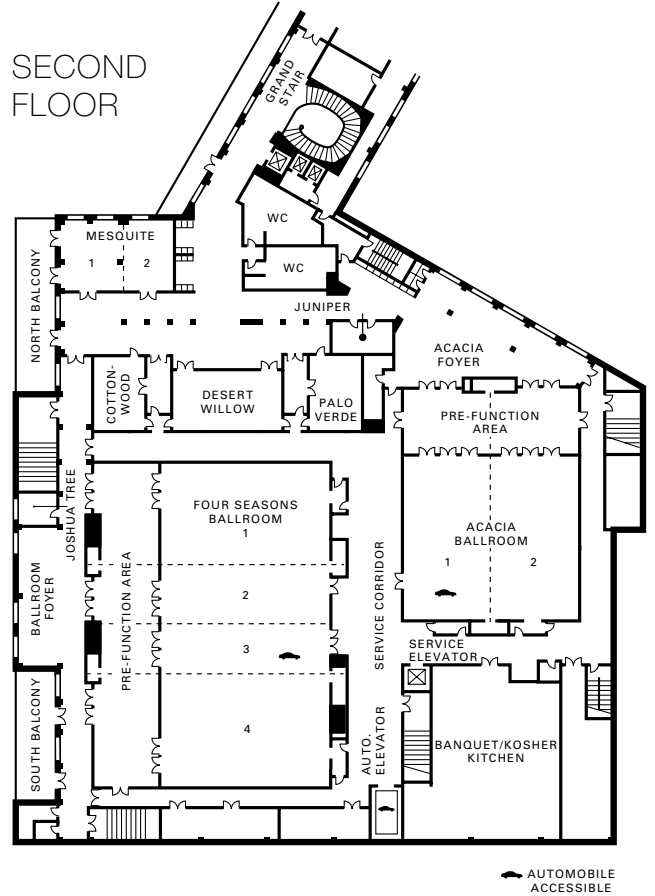

SECOND FLOOR

AUTOMOBILE ACCESSIBLE

CAPACITIES

ROOM	Size (sq. ft.)	Size (m ²)	Rounds (10 pp/table)	Boardroom	Classroom	Theatre	U-shape	Hollow Square	Reception
Lobby Level									
Palm Room*	1,702	158	120	36	60	120	32	40	200
Pool*	-	-	300	-	-	-	-	-	500
Fountain Terrace*	5,950	552	300	-	-	400	-	-	400
Second Floor									
Four Seasons Ballroom	10,080	936	600	-	600	750	-	-	900
Four Seasons Pre-Function	3,920	364	200	-	-	300	-	-	240
Acacia Ballroom	5,250	487	300	-	300	380	-	-	450
Acacia Ballroom Pre-Function	1,950	181	120	-	80	136	-	-	140
Mesquite Room*	1,590	148	120	-	70	100	-	-	140
Mesquite One*	960	89	80	22	48	60	27	36	80
Mesquite Two*	630	59	40	22	24	40	24	30	60
Desert Willow	1,196	111	80	36	60	100	36	42	100
North Balcony*	852	79	-	-	-	-	-	-	60
Cottonwood	672	62	50	22	24	56	24	30	50
Palo Verde	672	62	50	22	24	56	24	30	50
Joshua Tree*	203	19	-	-	-	-	-	-	-
Juniper	228	21.2	10	8	-	-	-	-	-
Mojave Boardroom* (38th Floor)	2,100	195	-	14	-	-	-	-	75
Sierra Boardroom* (39th Floor)	2,100	195	-	14	-	-	-	-	75