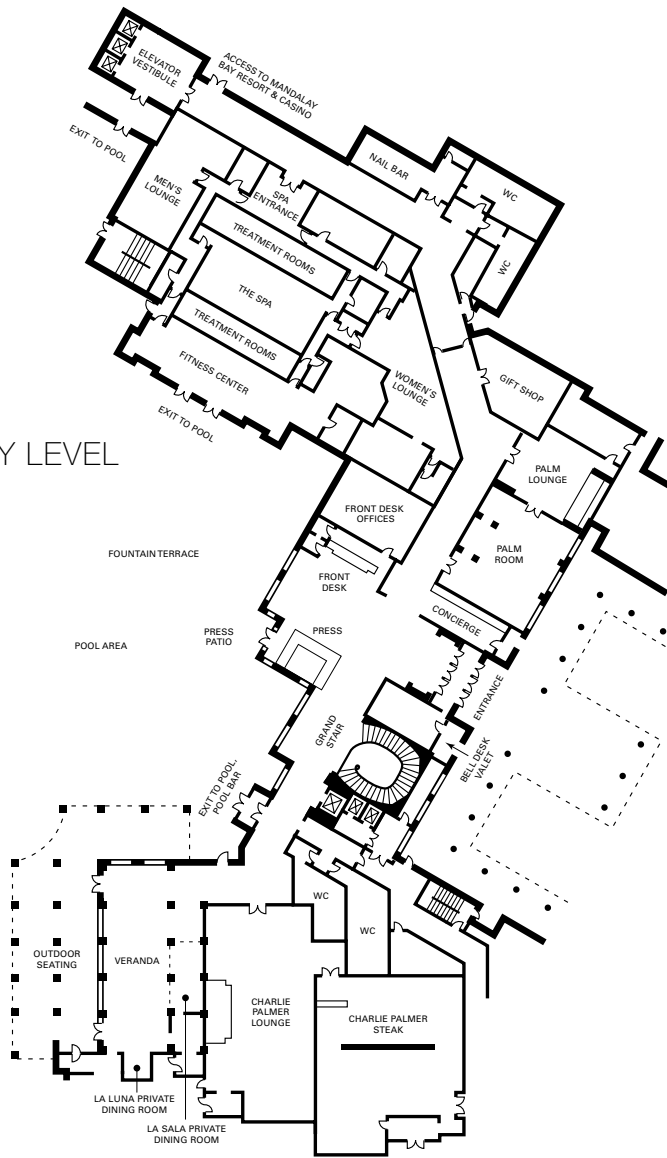

SECOND FLOOR

AUTOMOBILE ACCESSIBLE

CAPACITIES

ROOM	Size (sq. ft.)	Size (m ²)	Rounds (10 pp/table)	Boardroom	Classroom	Theatre	U-shape	Hollow Square	Reception
Lobby Level									
Palm Room*	1,702	158	120	36	60	120	32	40	200
Pool*	-	-	300	-	-	-	-	-	500
Fountain Terrace*	5,950	552	300	-	-	400	-	-	400
Second Floor									
Four Seasons Ballroom	10,080	936	600	-	600	750	-	-	900
Four Seasons Pre-Function	3,920	364	200	-	-	300	-	-	240
Acacia Ballroom	5,250	487	300	-	300	380	-	-	450
Acacia Ballroom Pre-Function	1,950	181	120	-	80	136	-	-	140
Mesquite Room*	1,590	148	120	-	70	100	-	-	140
Mesquite One*	960	89	80	22	48	60	27	36	80
Mesquite Two*	630	59	40	22	24	40	24	30	60
Desert Willow	1,196	111	80	36	60	100	36	42	100
North Balcony*	852	79	-	-	-	-	-	-	60
Cottonwood	672	62	50	22	24	56	24	30	50
Palo Verde	672	62	50	22	24	56	24	30	50
Joshua Tree*	203	19	-	-	-	-	-	-	-
Juniper	228	21.2	10	8	-	-	-	-	-
Mojave Boardroom* (38th Floor)	2,100	195	-	14	-	-	-	-	75
Sierra Boardroom* (39th Floor)	2,100	195	-	14	-	-	-	-	75

*Indicates function rooms with natural light or outdoor space.