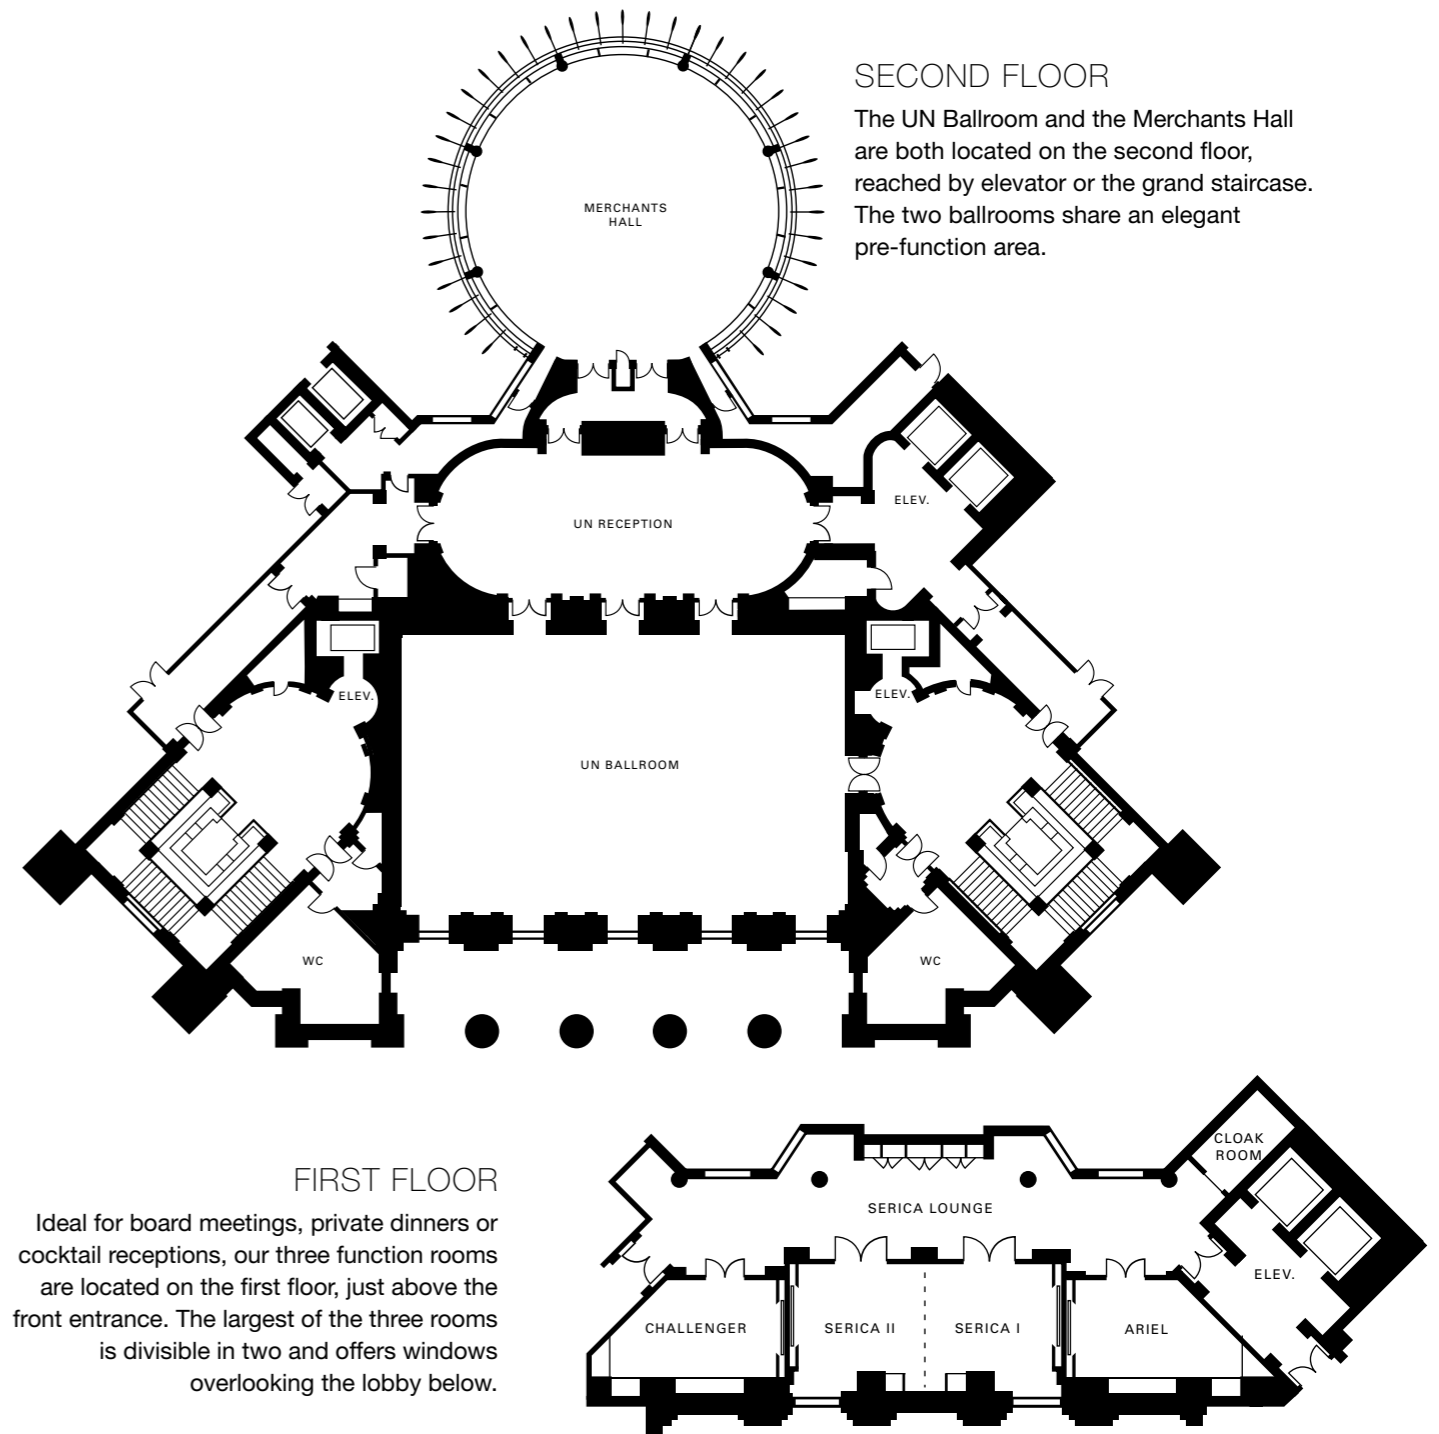

MERCHANTS HALL

A one-of-a-kind circular ballroom, the Merchants Hall glows with natural light from its circumference of windows. Light oak panelling and antique mirrors add a sense of traditional warmth to this contemporary design. The venue is located in the heart of the building, sitting within the central courtyard.

ROOMS	Dimensions width x length (m)	sq. ft.	m²	Ceiling Height (m)	CAPACITIES							
					Reception	Banquet	Theatre	Classroom	Boardroom	Hollow Square	U-Shape	Cabaret
First Floor												
Ariel	4 x 3.2 x 5.8 x 3.2	269	25	2.8	-	-	-	-	7	-	-	-
Serica I & II	9 x 4	387	36	2.8	-	-	-	-	14	-	-	-
Serica I	4.5 x 4	193	18	2.8	-	-	-	-	6	-	-	-
Serica II	4.5 x 4	193	18	2.8	-	-	-	-	6	-	-	-
Challenger	4 x 3.2 x 5.8 x 3.2	269	25	2.8	-	-	-	-	7	-	-	-
The Gallery	18 x 4	775	72	3.90	40	-	-	-	-	-	-	-
Second Floor												
UN Ballroom	18.5 x 11	2,185	203	8	200	150	245	100	48	56	57	96
Merchants Hall	Diameter= 13.1 (Circumference 41.5m)	1,485	138	3.5	70	70	100	52	24	32	24	48
UN Reception	16 x 6	1,033	96	3.3	70	-	-	-	-	-	-	-