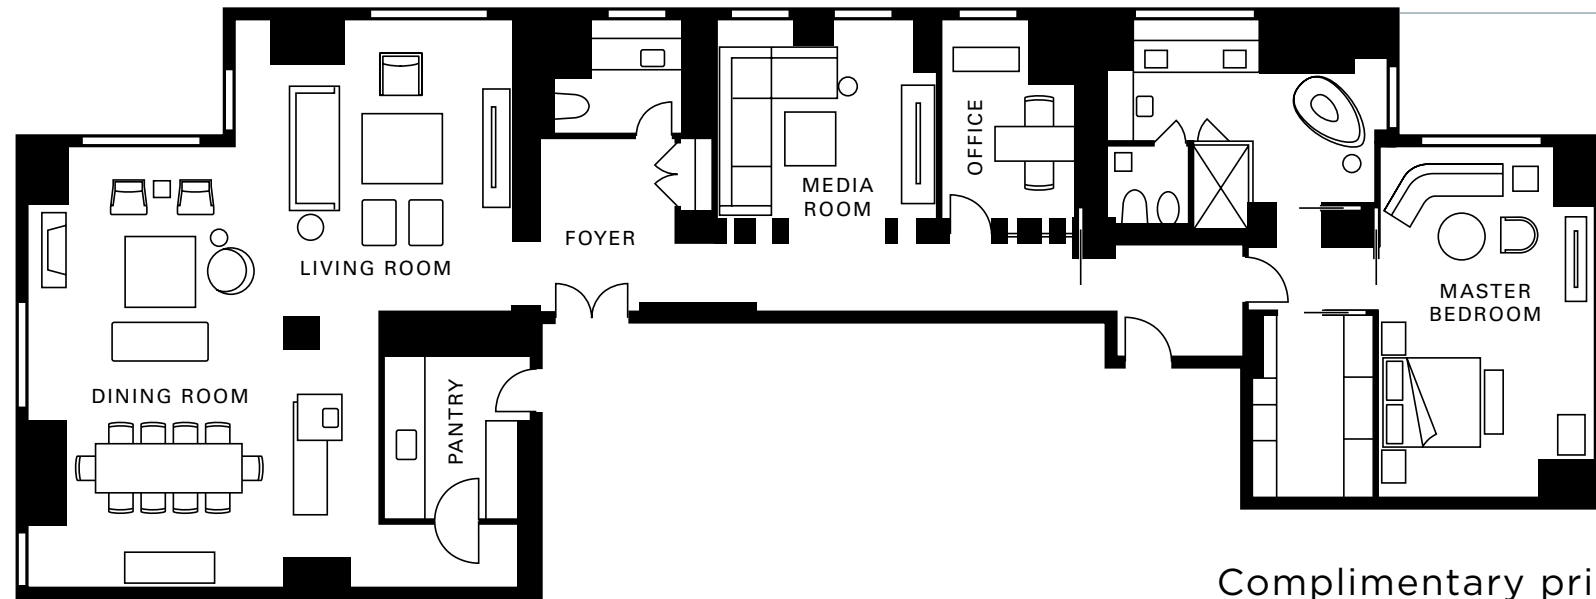

Learn more on Tribeca Suite
[FOURSEASONS.COM >](#)

Learn more on Barclay Suite
[FOURSEASONS.COM >](#)

[Barclay & Tribeca Suite](#)[Royal Suite](#)[Suite Buyouts](#)

ROYAL SUITE

Mid-century Modern meets that's-very-New York. This light-filled, luxurious suite spanning half our top floor is smartly designed for entertaining, meetings, or family.

Size 2,400 sq. ft. (223 m²)

Floors 24TH

View DOWNTOWN

[SUITE DETAILS & FLOOR PLAN >](#)

Barclay & Tribeca Suite

Royal Suite

Suite Buyouts

Learn more on Royal Suite
[FOURSEASONS.COM >](http://FOURSEASONS.COM)

ROYAL SUITE

| | |
|-----------------------|---|
| LOCATION | 24th Floor |
| VIEW | Downtown |
| SIZE | 2,400 sq. ft. (223 m ²) |
| EXTRA BED | One sofa bed or one crib |
| OCCUPANCY | 4 adults, or 2 adults and 2 children |
| BATHROOMS | Deep soaking tub and glass-enclosed shower; guest bathroom in foyer |
| SUITE FEATURES | Early check-in and late check-out Custom welcome amenity |

- Complimentary private bar
- Confirmed access to CUT
- Choice of two 80-minute massages during your stay
- Dining area for up to ten
- Large living area with fireplace
- Dedicated private office
- Media room and library
- Customizable Four Seasons Bed - with your choice of mattress topper
- Can be connected to up to two additional bedrooms
- Full-length, three-way mirror
- iPad to access Hotel services
- Nespresso coffeemaker
- Laptop-sized in-room safe
- Bose stereo system
- 65-inch (165-cm) Ultra HD Smart TV