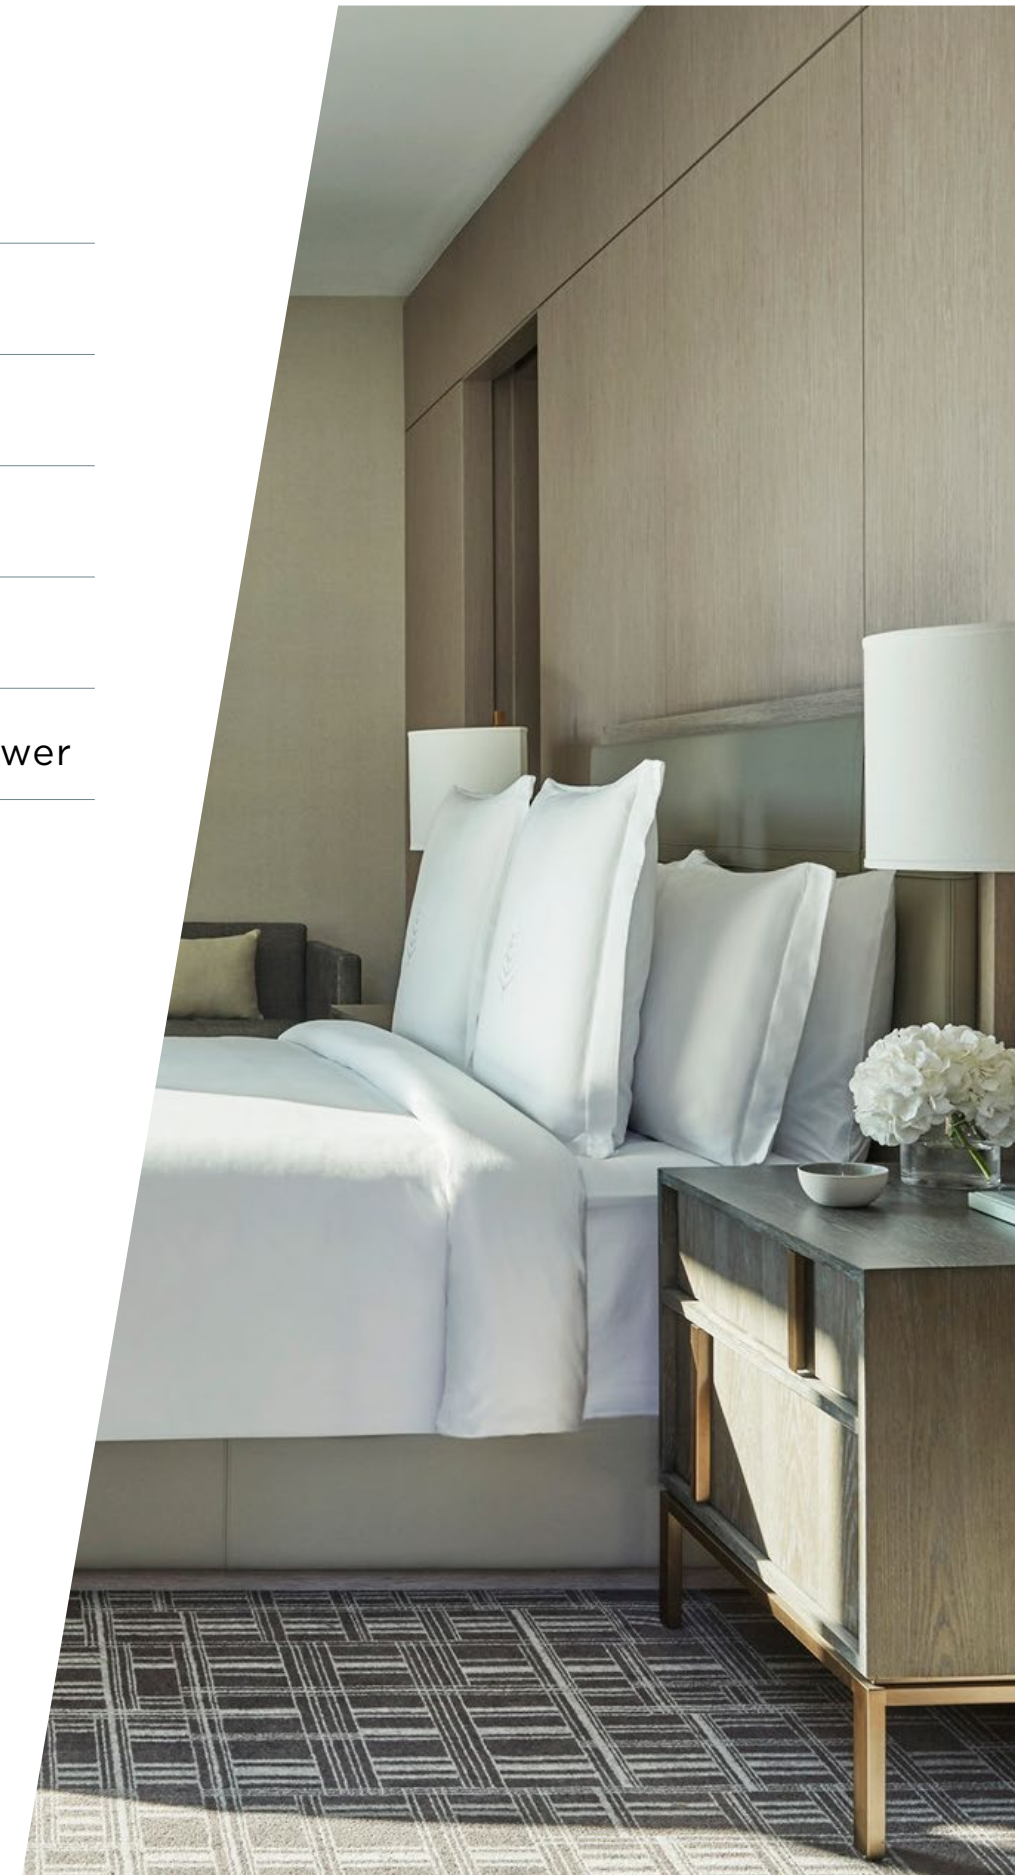

Four Seasons Executive Suite

Gotham Suite

Gotham Suite with Terrace

Hudson Suite

GOTHAM SUITE

LOCATION	24th Floor
VIEW	Downtown
SIZE	725 sq. ft. (67 m²)
EXTRA BED	One sofa bed and one crib
OCCUPANCY	4 adults, or 2 adults and 2 children
BATHROOMS	Deep soaking tub and glass-enclosed shower
SUITE FEATURES	Walk-in closet and dressing area Customizable Four Seasons bed— with your choice of mattress topper Living area with sofa, bronze table and leather armchair Work desk with comfortable chair and charging stations iPad to access Hotel services Full-length, three-way mirror Nespresso coffee maker Laptop-sized in-room safe Bose stereo system 65-inch (165-cm) Ultra HD Smart TV

Learn more on Gotham Suite at
[FOURSEASONS.COM](https://www.fourseasons.com) >