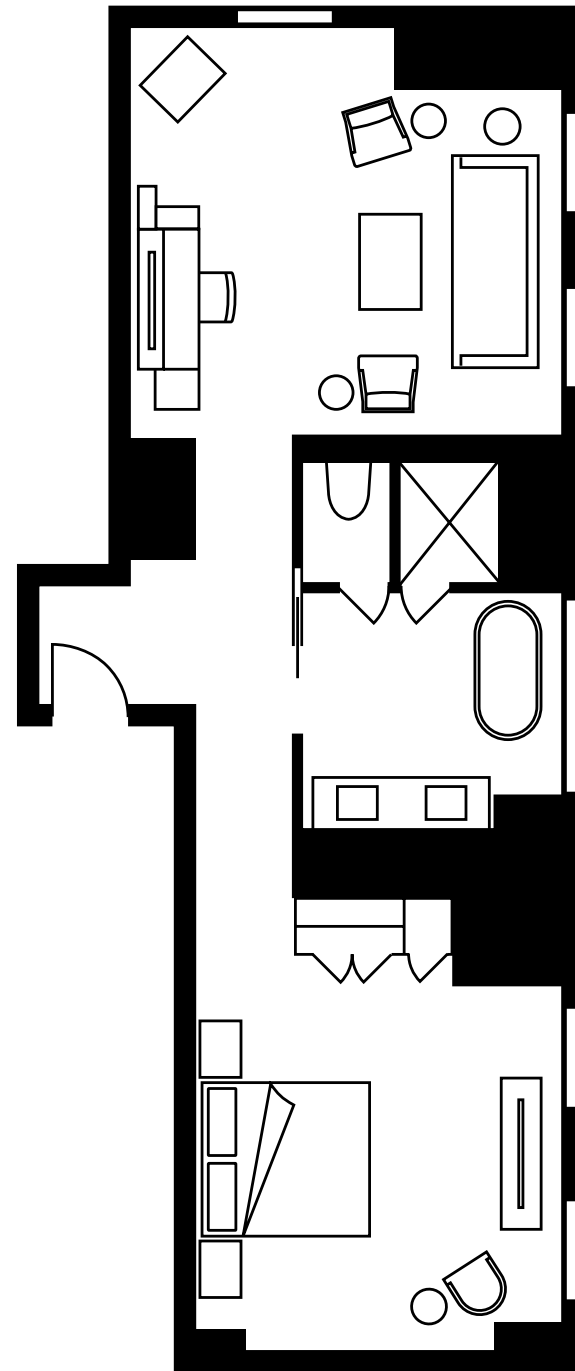

Size 725 sq. ft. (67 m²)

Floors 7TH TO 9TH

View DOWNTOWN NYC

[SUITE DETAILS & FLOOR PLAN >](#)

[Four Seasons Executive Suite](#)[Gotham Suite](#)[Gotham Suite with Terrace](#)[Hudson Suite](#)

FOUR SEASONS EXECUTIVE SUITE

LOCATION 7th to 9th Floors

VIEW Downtown NYC

SIZE 725 sq. ft. (67 m²)

EXTRA BED One sofa bed and one crib

OCCUPANCY 4 adults, or 2 adults and 2 children

BATHROOMS Deep soaking tub and glass-enclosed shower

| | |
|-----------------------|--|
| LOCATION | 24th Floor |
| VIEW | Downtown |
| SIZE | 725 sq. ft. (67 m ²) |
| EXTRA BED | One sofa bed and one crib |
| OCCUPANCY | 4 adults, or 2 adults and 2 children |
| BATHROOMS | Deep soaking tub and glass-enclosed shower |
| SUITE FEATURES | <p>Walk-in closet and dressing area</p> <p>Customizable Four Seasons bed— with your choice of mattress topper</p> <p>Living area with sofa, bronze table and leather armchair</p> <p>Work desk with comfortable chair and charging stations</p> <p>iPad to access Hotel services</p> <p>Full-length, three-way mirror</p> <p>Nespresso coffee maker</p> <p>Laptop-sized in-room safe</p> <p>Bose stereo system</p> <p>65-inch (165-cm) Ultra HD Smart TV</p> |

HUDSON SUITE

| | |
|-----------------------|---|
| LOCATION | 7th to 22nd Floors |
| VIEW | Downtown |
| SIZE | 900 sq. ft. (84 m ²) |
| EXTRA BED | One sofa bed and one crib |
| OCCUPANCY | 4 adults, or 2 adults and 2 children |
| BATHROOMS | Deep soaking tub and glass-enclosed shower; guest bathroom in foyer |
| SUITE FEATURES | Living area with sofa, bronze table and leather armchair Dining table for six Customizable Four Seasons Bed—with your choice of mattress topper iPad to access Hotel services Full-length, three-way mirror Work desk with comfortable chair and charging stations Nespresso coffeemaker Laptop-sized in-room safe Bose stereo system 65-inch (165-cm) Ultra HD Smart TV |