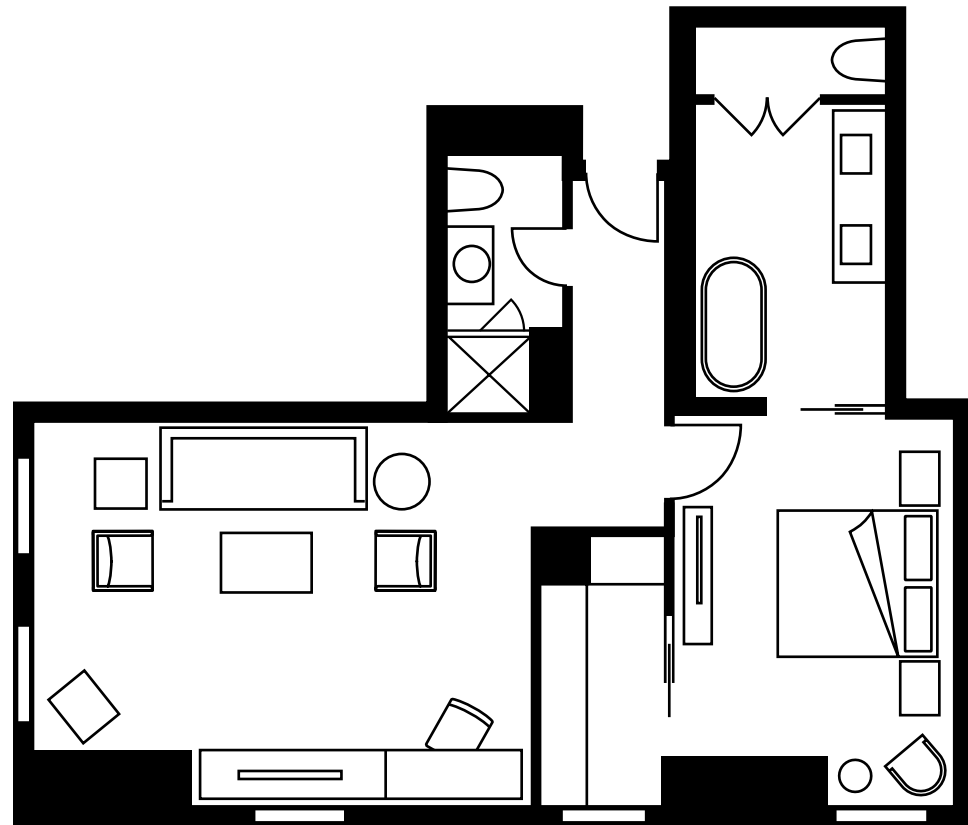

[Four Seasons Executive Suite](#)

[Gotham Suite](#)

[Gotham Suite with Terrace](#)

[Hudson Suite](#)