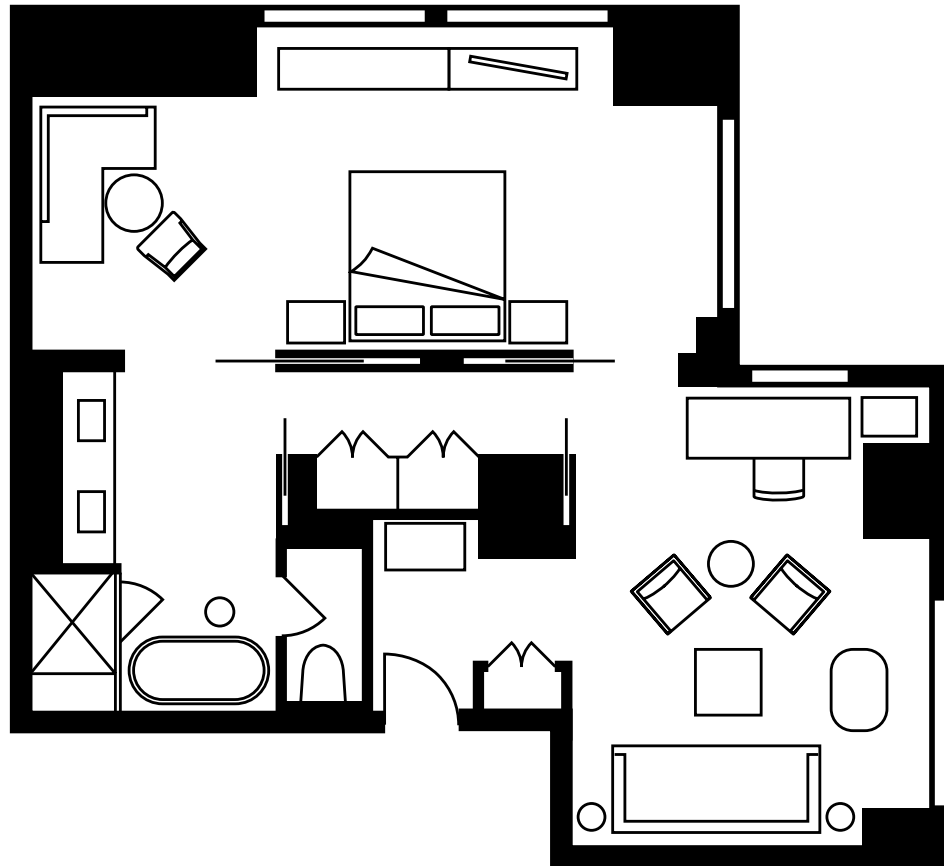

Size 725 sq. ft. (67 m²)

Floors 23RD TO 24TH

View DOWNTOWN

Gotham Suite

[DETAILS & FLOOR PLAN >](#)

Gotham Suite with Terrace

[DETAILS & FLOOR PLAN >](#)

*Four Seasons Executive Suite**Gotham Suite**Gotham Suite with Terrace**Hudson Suite***GOTHAM SUITE**

| | |
|-----------------------|--|
| LOCATION | 24th Floor |
| VIEW | Downtown |
| SIZE | 725 sq. ft. (67 m ²) |
| EXTRA BED | One sofa bed and one crib |
| OCCUPANCY | 4 adults, or 2 adults and 2 children |
| BATHROOMS | Deep soaking tub and glass-enclosed shower |
| SUITE FEATURES | <p>Walk-in closet and dressing area</p> <p>Customizable Four Seasons bed— with your choice of mattress topper</p> <p>Living area with sofa, bronze table and leather armchair</p> <p>Work desk with comfortable chair and charging stations</p> <p>iPad to access Hotel services</p> <p>Full-length, three-way mirror</p> <p>Nespresso coffee maker</p> <p>Laptop-sized in-room safe</p> <p>Bose stereo system</p> <p>65-inch (165-cm) Ultra HD Smart TV</p> |

| | |
|-----------------------|--|
| LOCATION | 23rd Floor |
| VIEW | Downtown |
| SIZE | 725 sq. ft. (67 m ²) |
| EXTRA BED | One sofa bed and one crib |
| OCCUPANCY | 4 adults, or 2 adults and 2 children |
| BATHROOMS | Deep soaking tub and glass-enclosed shower |
| SUITE FEATURES | <p>40-square-foot (3.7-square-metre) outdoor terrace overlooking city</p> <p>Walk-in closet and dressing area</p> <p>Customizable Four Seasons bed—with your choice of mattress topper</p> <p>Living area with sofa, bronze table and leather armchair</p> <p>Work desk with comfortable chair and charging stations</p> <p>iPad to access Hotel services</p> <p>Full-length, three-way mirror</p> <p>Nespresso coffeemaker</p> <p>Laptop-sized in-room safe</p> <p>Bose stereo system</p> <p>65-inch (165-cm) Ultra HD Smart TV</p> |