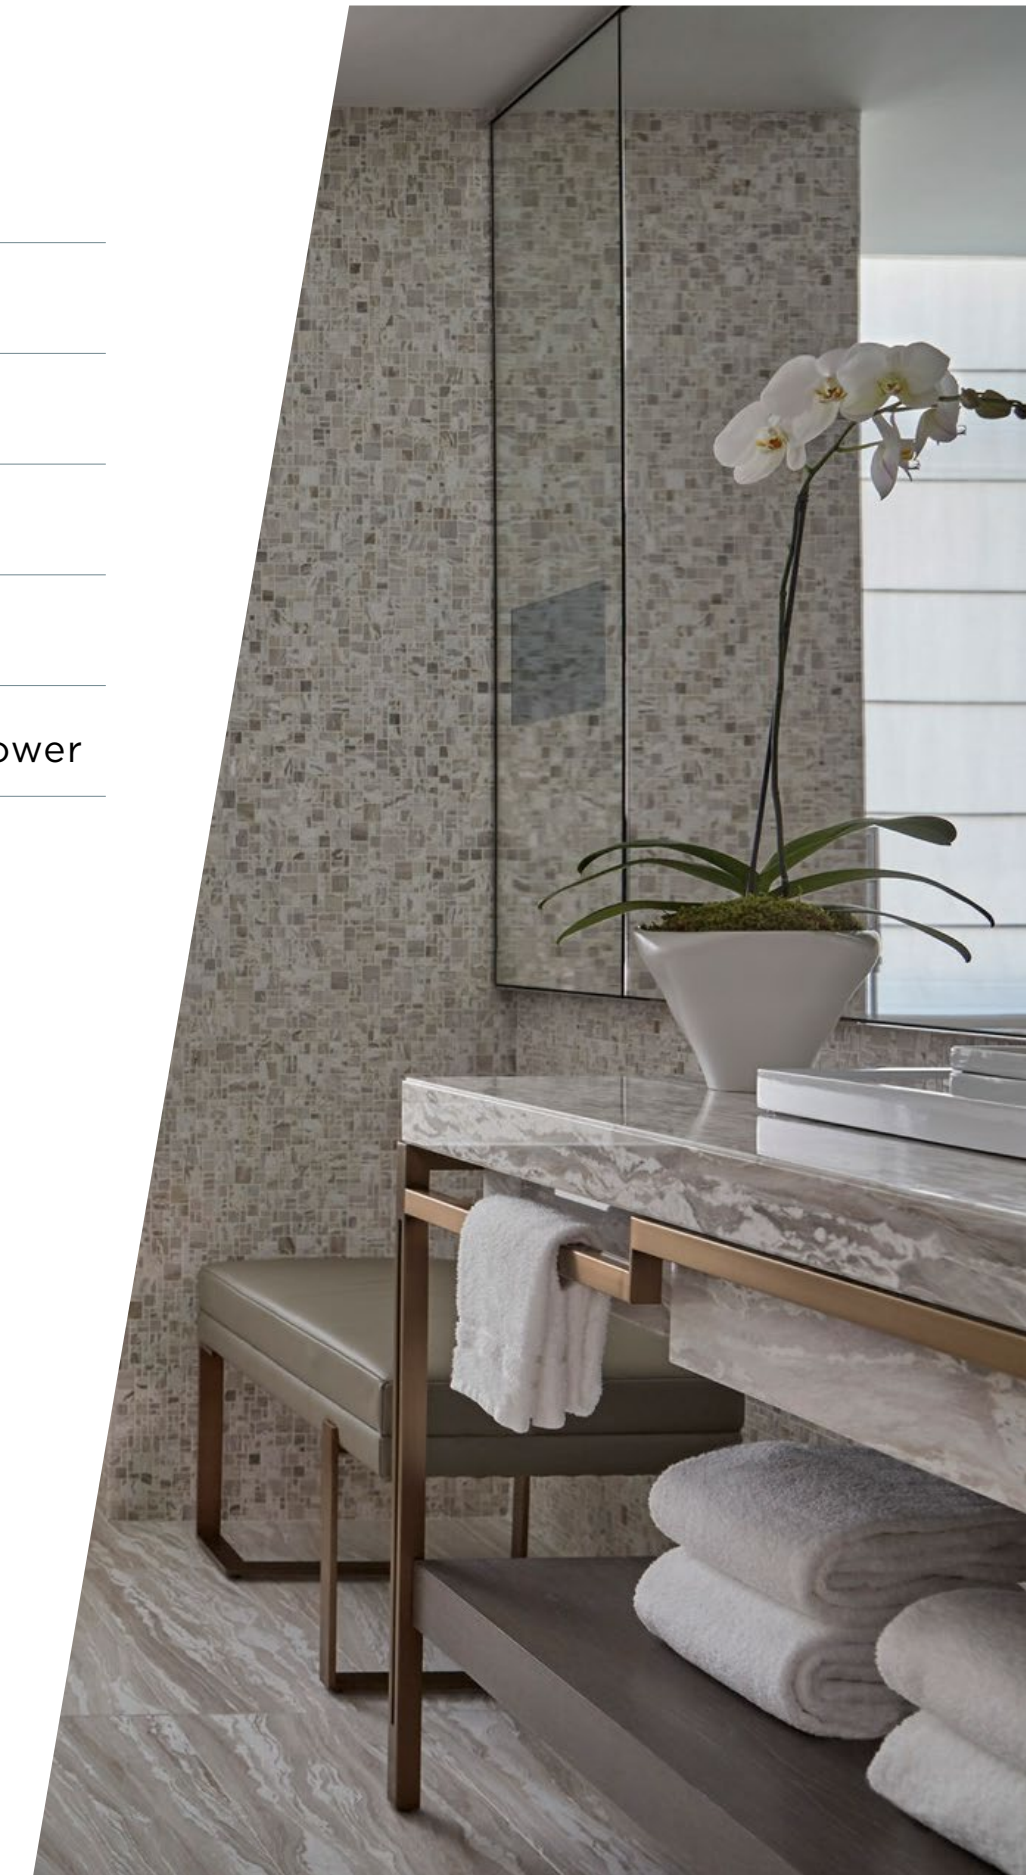

[Four Seasons Executive Suite](#)

[Gotham Suite](#)

[Gotham Suite with Terrace](#)

[Hudson Suite](#)

FOUR SEASONS EXECUTIVE SUITE

LOCATION 7th to 9th Floors

VIEW Downtown NYC

SIZE 725 sq. ft. (67 m²)

EXTRA BED One sofa bed and one crib

OCCUPANCY 4 adults, or 2 adults and 2 children

BATHROOMS Deep soaking tub and glass-enclosed shower

SUITE FEATURES

- Living area with sofa bed, bronze coffee table and leather armchair
- Work desk with comfortable chair and charging stations
- Customizable Four Seasons Bed—with your choice of mattress topper
- iPad access to Hotel services
- Full-length, three-way mirror
- Nespresso coffee maker
- Laptop-sized in-room safe
- Bose stereo system
- 65-inch (165-cm) Ultra HD Smart TV

Learn more on
Four Seasons Executive Suite at
[FOURSEASONS.COM >](#)