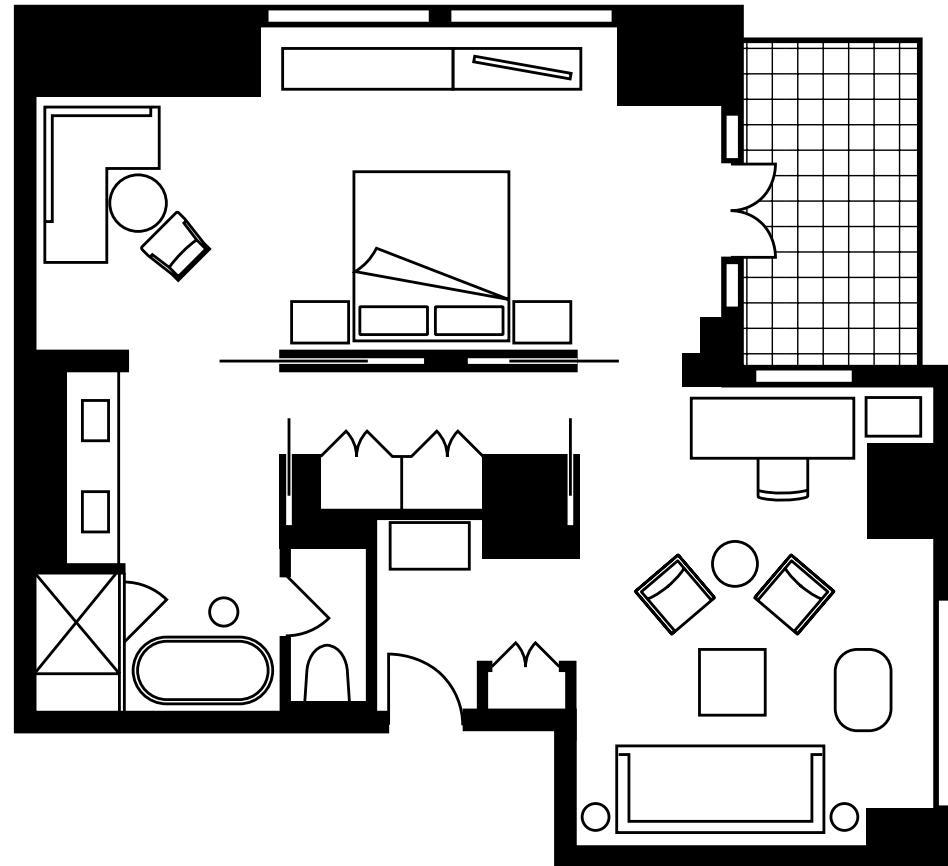

Four Seasons Executive Suite

Gotham Suite

Gotham Suite with Terrace

Hudson Suite

GOTHAM SUITE WITH TERRACE