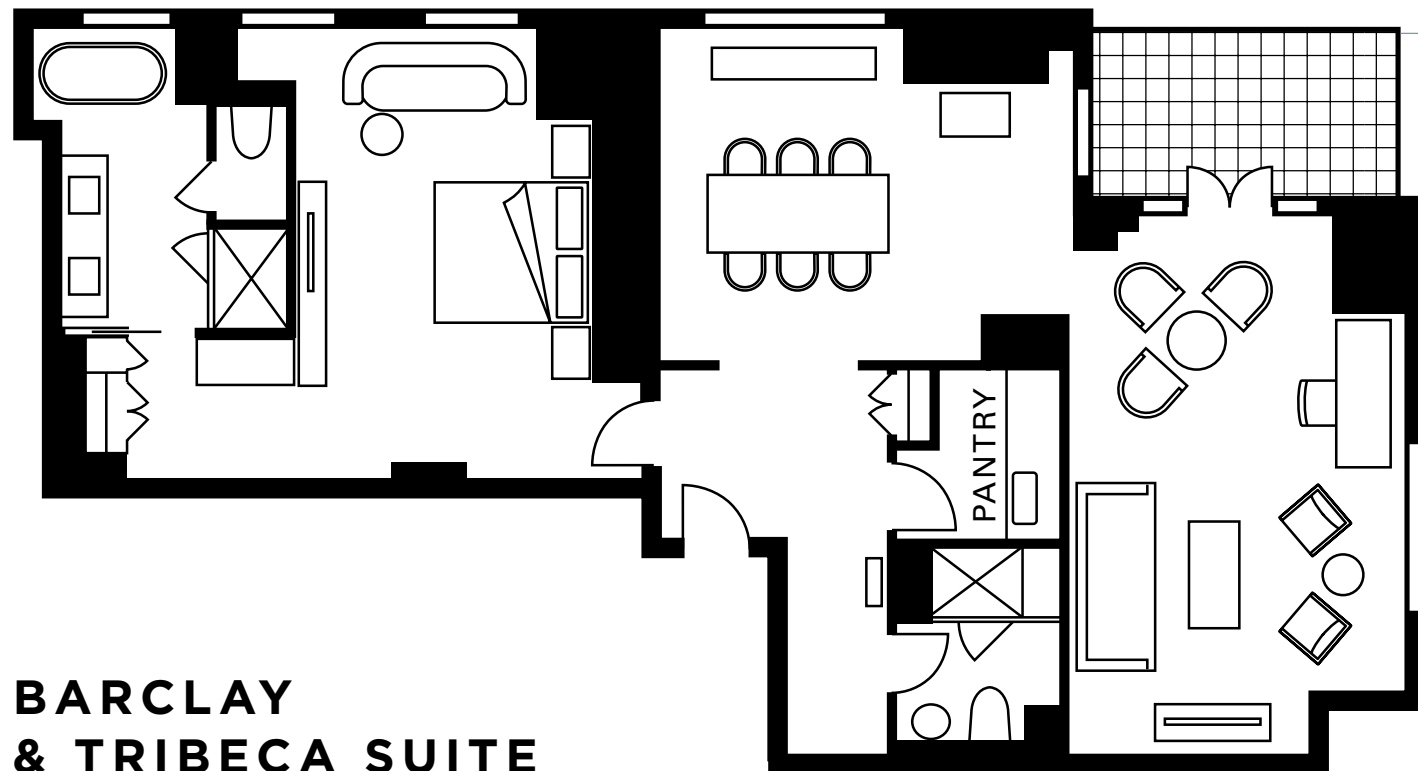

HUDSON SUITE

| | |
|-----------------------|---|
| LOCATION | 7th to 22nd Floors |
| VIEW | Downtown |
| SIZE | 900 sq. ft. (84 m ²) |
| EXTRA BED | One sofa bed and one crib |
| OCCUPANCY | 4 adults, or 2 adults and 2 children |
| BATHROOMS | Deep soaking tub and glass-enclosed shower; guest bathroom in foyer |
| SUITE FEATURES | Living area with sofa, bronze table and leather armchair Dining table for six Customizable Four Seasons Bed—with your choice of mattress topper iPad to access Hotel services Full-length, three-way mirror Work desk with comfortable chair and charging stations Nespresso coffeemaker Laptop-sized in-room safe Bose stereo system 65-inch (165-cm) Ultra HD Smart TV |

[Barclay & Tribeca Suite](#)[Royal Suite](#)[Suite Buyouts](#)

SPECIALTY SUITES OVERVIEW

The Hotel's most spacious and luxurious accommodations are our specialty suites – two Tribeca Suites and the Royal Suite, each a soothing modern retreat on Floor 23 or 24.

[VIEW OUR SPECIALTY SUITES >](#)

[Barclay & Tribeca Suite](#)[Royal Suite](#)[Suite Buyouts](#)

BARCLAY & TRIBECA SUITE

Post-business, shopping or exploring lower Manhattan, it's cocktails - or dinner for six - at your place. Modern design, private balconies and 23rd-floor views make the Tribeca Suite the perfect go-to spot, while the Barclay Suite offers more concept living space with spectacular views of the World Trade Center and Oculus.

Size 1,220 sq. ft. (113 m²)
Floors 23RD
View DOWNTOWN

[SUITE DETAILS & FLOOR PLAN >](#)

[Barclay & Tribeca Suite](#)[Royal Suite](#)[Suite Buyouts](#)

BARCLAY & TRIBECA SUITE

| | |
|------------------|---|
| LOCATION | 23rd Floor |
| VIEW | Downtown |
| SIZE | 1,220 sq. ft. (113 m ²) |
| EXTRA BED | One sofa bed and one crib |
| OCCUPANCY | 4 adults, or 2 adults and 2 children |
| BATHROOMS | Deep soaking tub and glass-enclosed shower; guest bathroom in foyer |