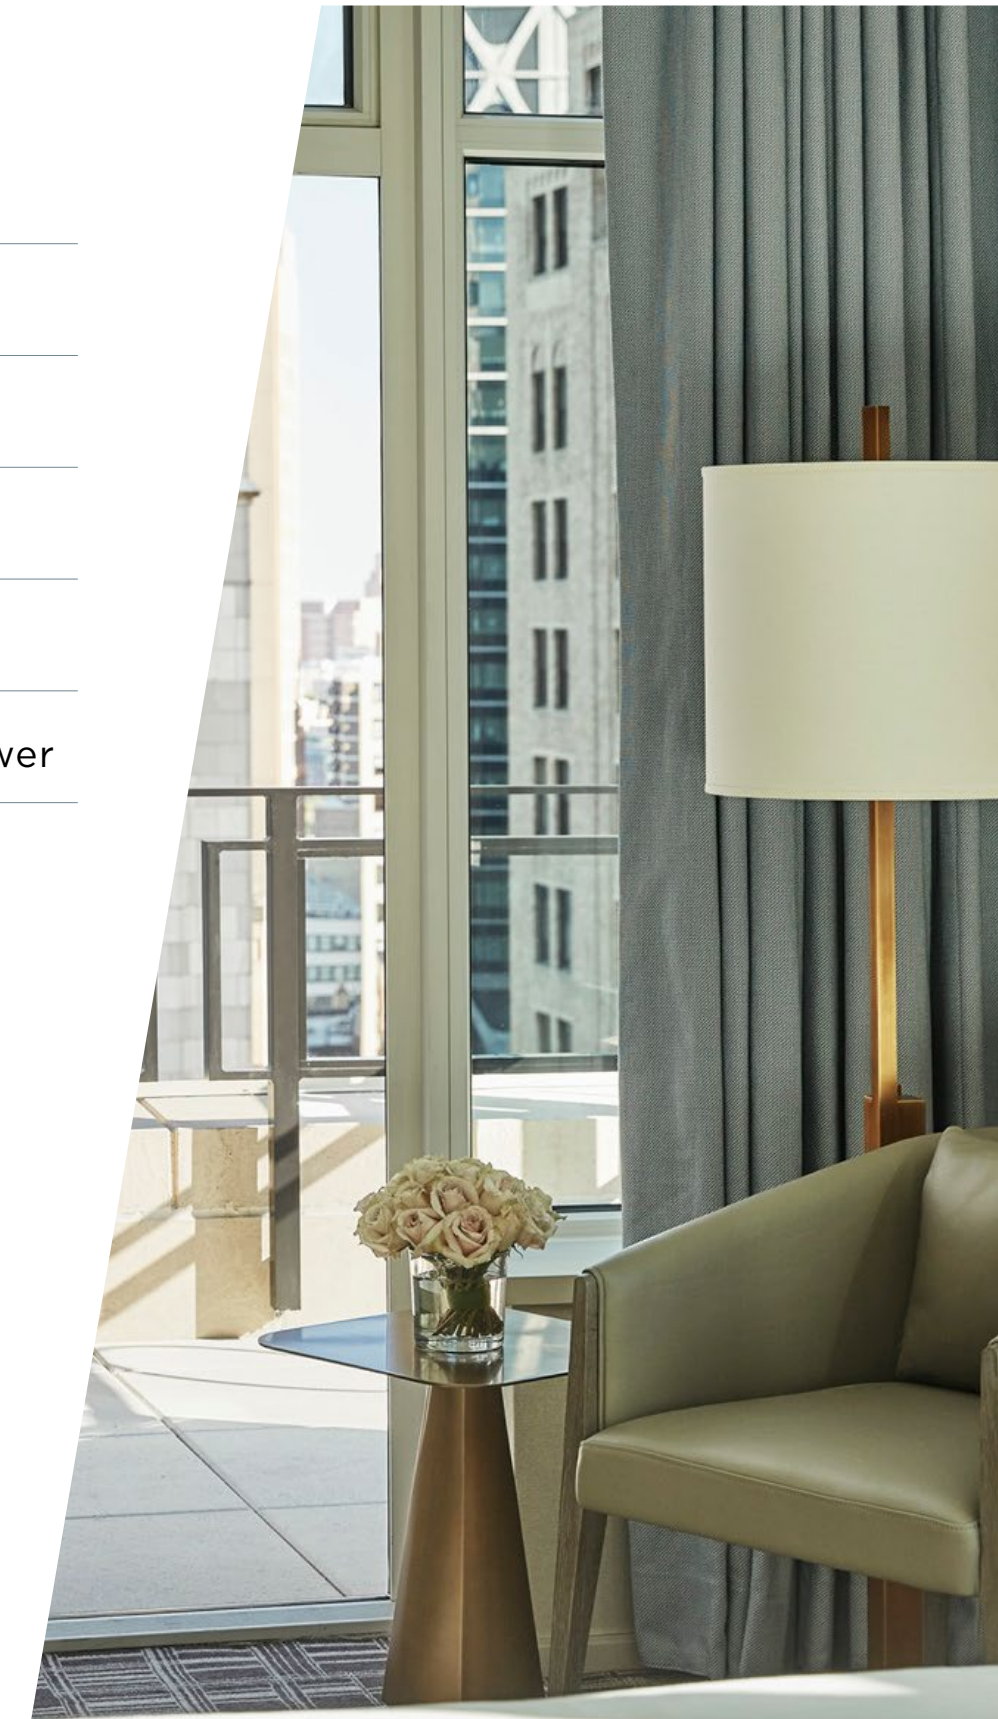

*Learn more on
Gotham Suite with Terrace at
[FOURSEASONS.COM](https://www.fourseasons.com) >*

LOCATION	23rd Floor
VIEW	Downtown
SIZE	725 sq. ft. (67 m²)
EXTRA BED	One sofa bed and one crib
OCCUPANCY	4 adults, or 2 adults and 2 children
BATHROOMS	Deep soaking tub and glass-enclosed shower
SUITE FEATURES	40-square-foot (3.7-square-metre) outdoor terrace overlooking city Walk-in closet and dressing area Customizable Four Seasons bed—with your choice of mattress topper Living area with sofa, bronze table and leather armchair Work desk with comfortable chair and charging stations iPad to access Hotel services Full-length, three-way mirror Nespresso coffeemaker Laptop-sized in-room safe Bose stereo system 65-inch (165-cm) Ultra HD Smart TV