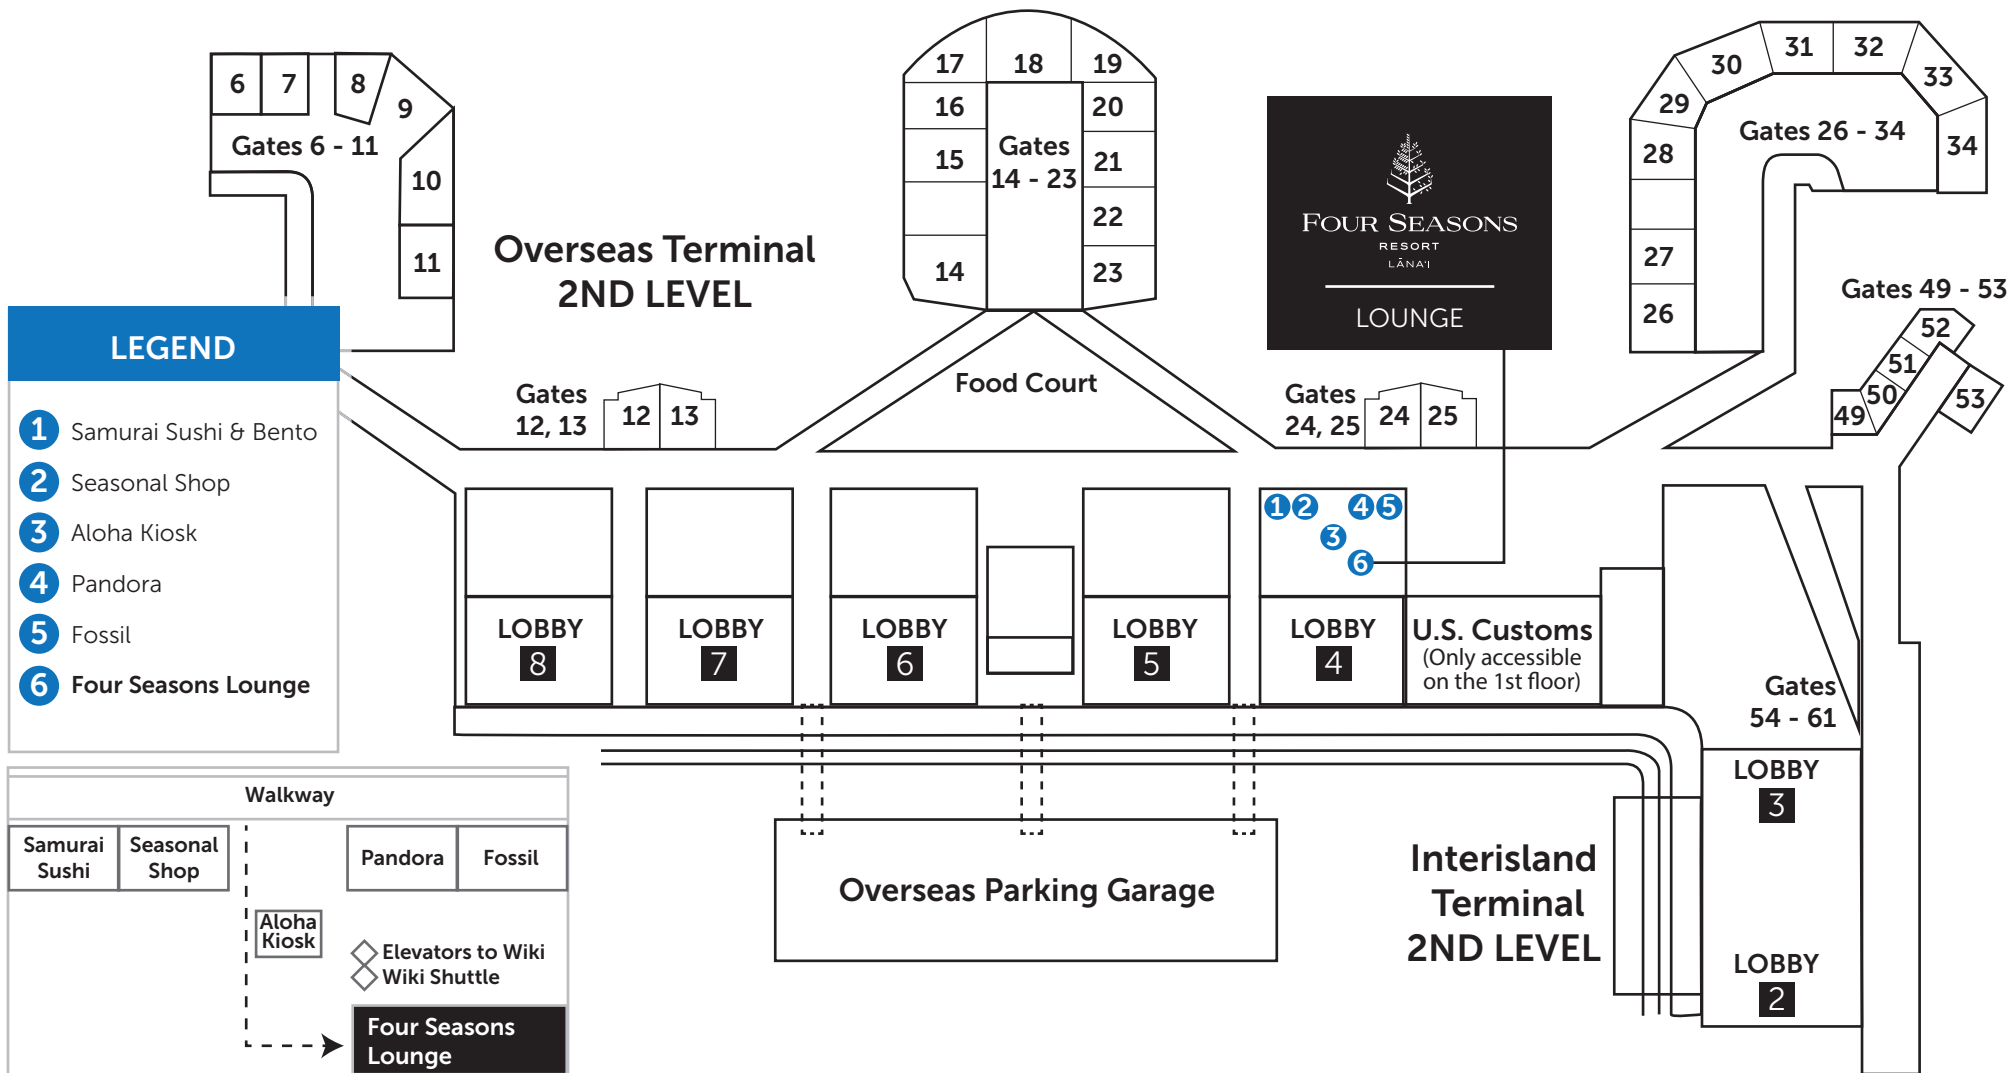

HONOLULU INTERNATIONAL AIRPORT

LEGEND

- 1 Samurai Sushi & Bento
- 2 Seasonal Shop
- 3 Aloha Kiosk
- 4 Pandora
- 5 Fossil
- 6 Four Seasons Lounge

Walkway

Samurai Sushi | Seasonal Shop | Pandora | Fossil

Aloha Kiosk

Elevators to Wiki Wiki Shuttle

Four Seasons Lounge

SECOND LEVEL - Lobby / Ticket / Check-In Counters							
INTERISLAND TERMINAL		OVERSEAS TERMINAL					
2	Hawaiian Airlines/ 'OHANA	4	Air Canada Air New Zealand Philippine Airlines Qantas Airlines	5	Japan Airlines Alaska Airlines	6	Omni Air Intl. Allegiant Air Virgin America Westjet Jin Air
3	Hawaiian Airlines		Fiji Airways China Airlines Jetstar Korean Air			7	American Airlines Delta Airlines China Eastern
						8	United Airlines Asiana Airlines Air China