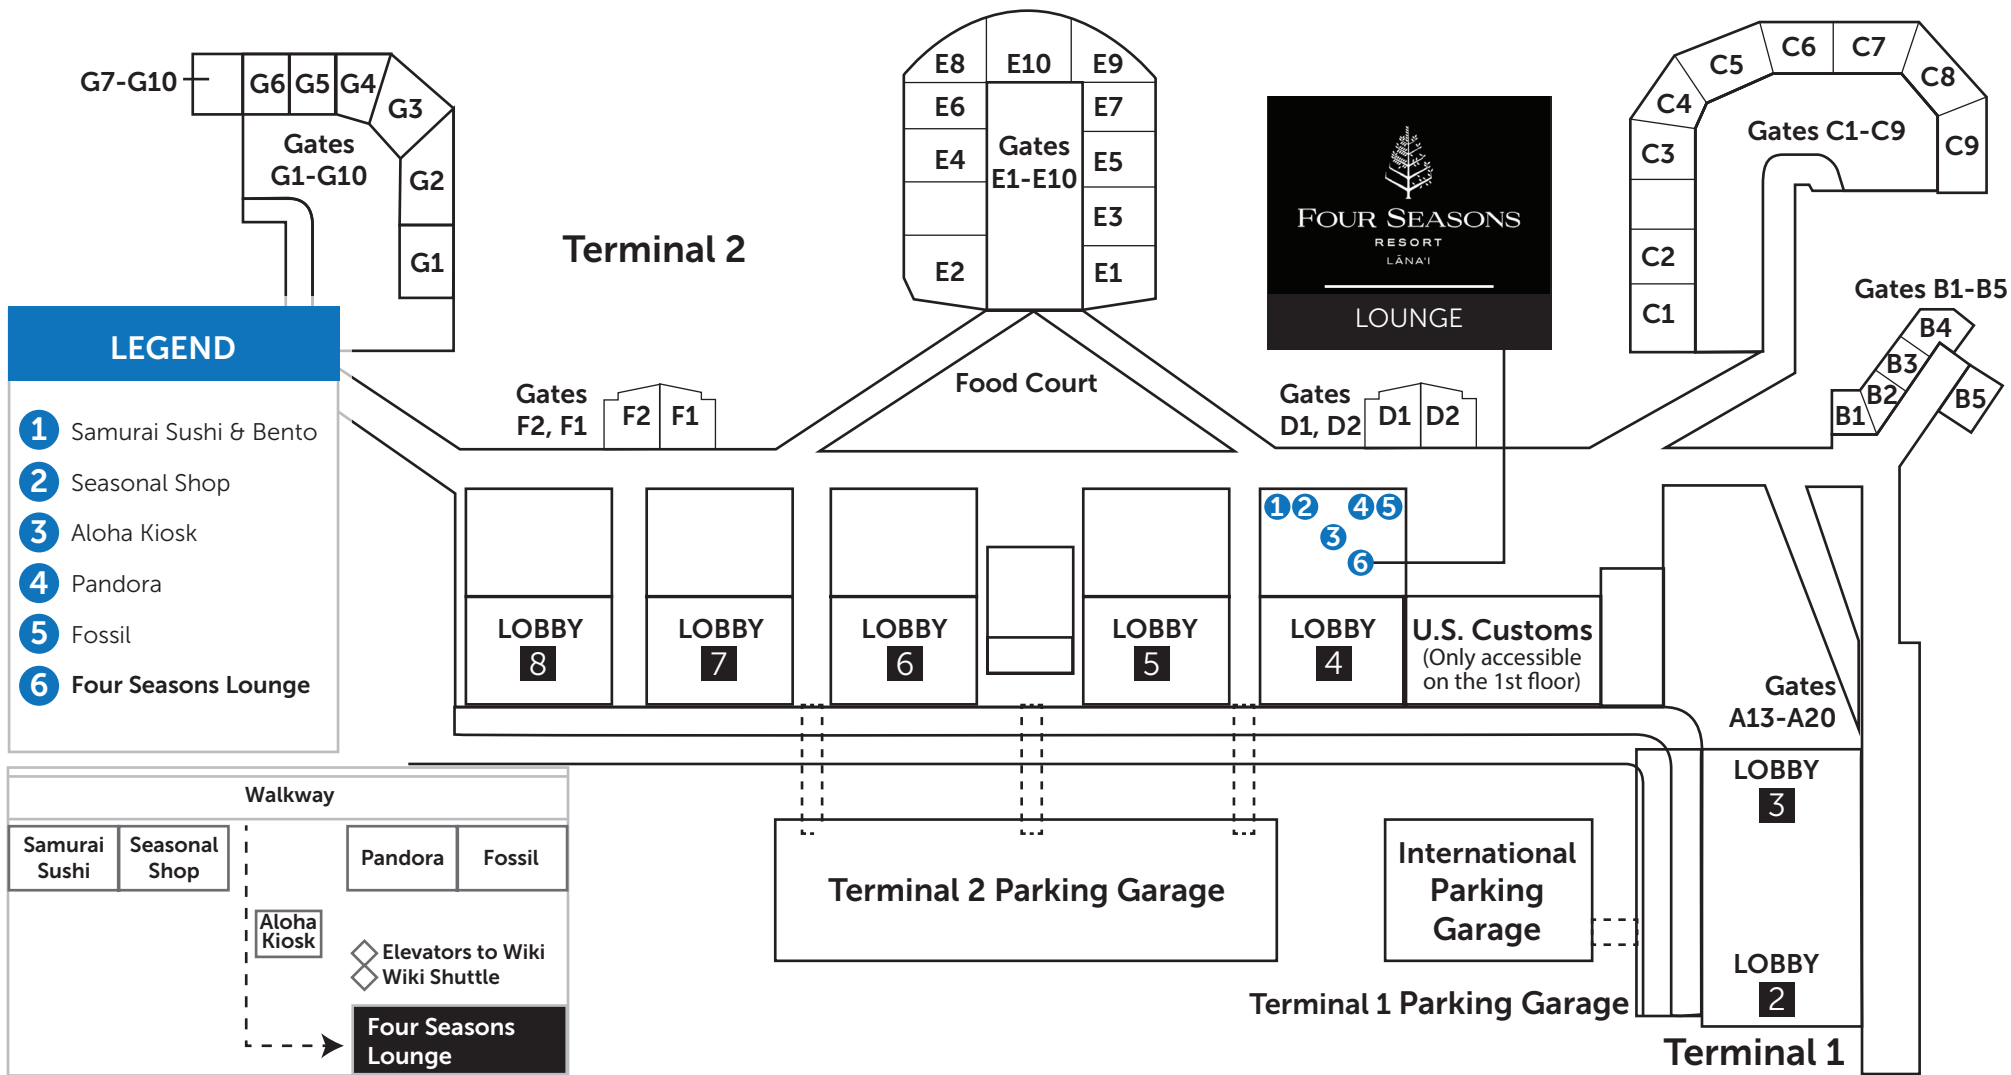

# HONOLULU INTERNATIONAL AIRPORT

SECOND LEVEL - Lobby / Ticket / Check In Counters						
TERMINAL 1		TERMINAL 2				
<b>2</b> Hawaiian Airlines/ 'OHANA	<b>4</b> Air Canada Air New Zealand Philippine Airlines Qantas Airlines	<b>5</b> Japan Airlines Alaska Airlines	<b>6</b> Omni Air Intl. Allegiant Air Virgin America Westjet Jin Air	<b>7</b> American Airlines Delta Airlines China Eastern	<b>8</b> United Airlines Asiana Airlines Air China	
<b>3</b> Hawaiian Airlines	FIJI Airways China Airlines Jetstar Korean Air					