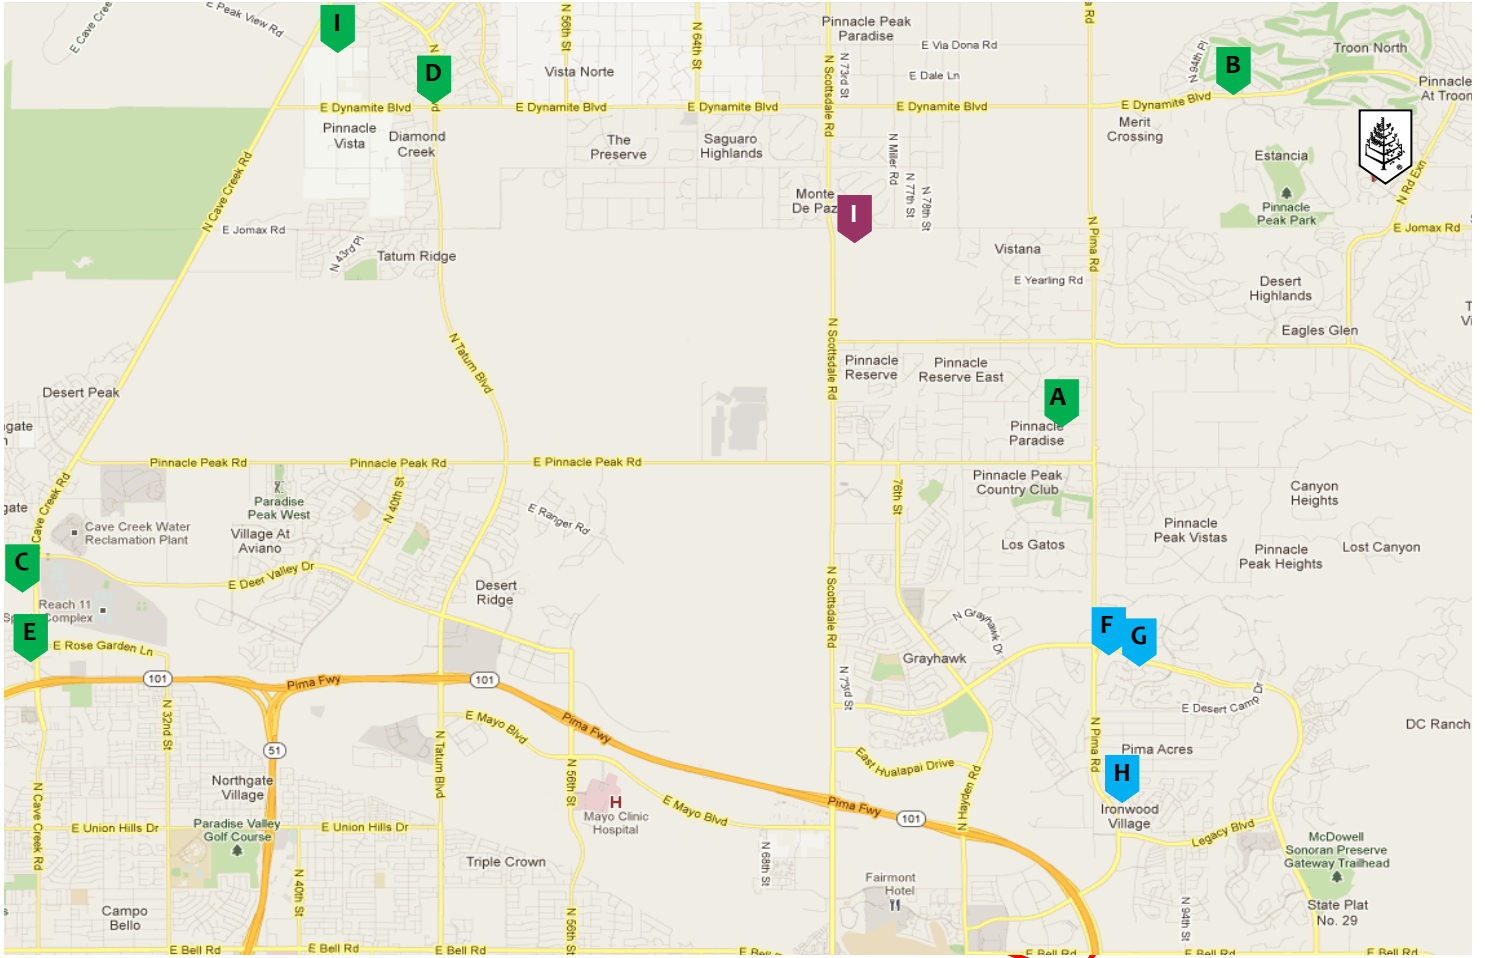

LOOP 101 NORTH SCOTTSDALE

DIRECTIONS

- RIGHT onto North Alma School Parkway
- North Alma School Parkway becomes North Alma School Road
- RIGHT onto East Happy Valley Road
- LEFT onto North Pima Road
- ENTER Loop-101 West
- EXIT North Cave Creek Road
- RIGHT onto North Cave Creek Road
- RIGHT onto East Dynamite Boulevard
- RIGHT onto Alma School Parkway
- RIGHT onto East Crescent Moon Drive

Park/Interesting Site:

- I - MacDonald Ranch / 26540 North Scottsdale Road

Scenic Route:

Petrol Stations:

- A - Superpumper / 23609 North Scottsdale Road
- B - Circle K / 10989 East Dynamite Boulevard
- C - Quik Trip / 21050 North Cave Creek Road
- D - Superpumper / 4740 East Dynamite Boulevard

Carwash:

- I - Cobblestone Auto Spa / 29650 Tatum Boulevard
- E - Superpumper / 21015 North Cave Creek Road

Dining:

- F - Herb Box / 20707 North Pima Road #140
- G - Grimaldi's Pizzeria / 20715 North Pima Road
- H - Lush Burger / 18251 North Pima Road

FOUR SEASONS
RESORT
SCOTTSDALE AT TROON NORTH