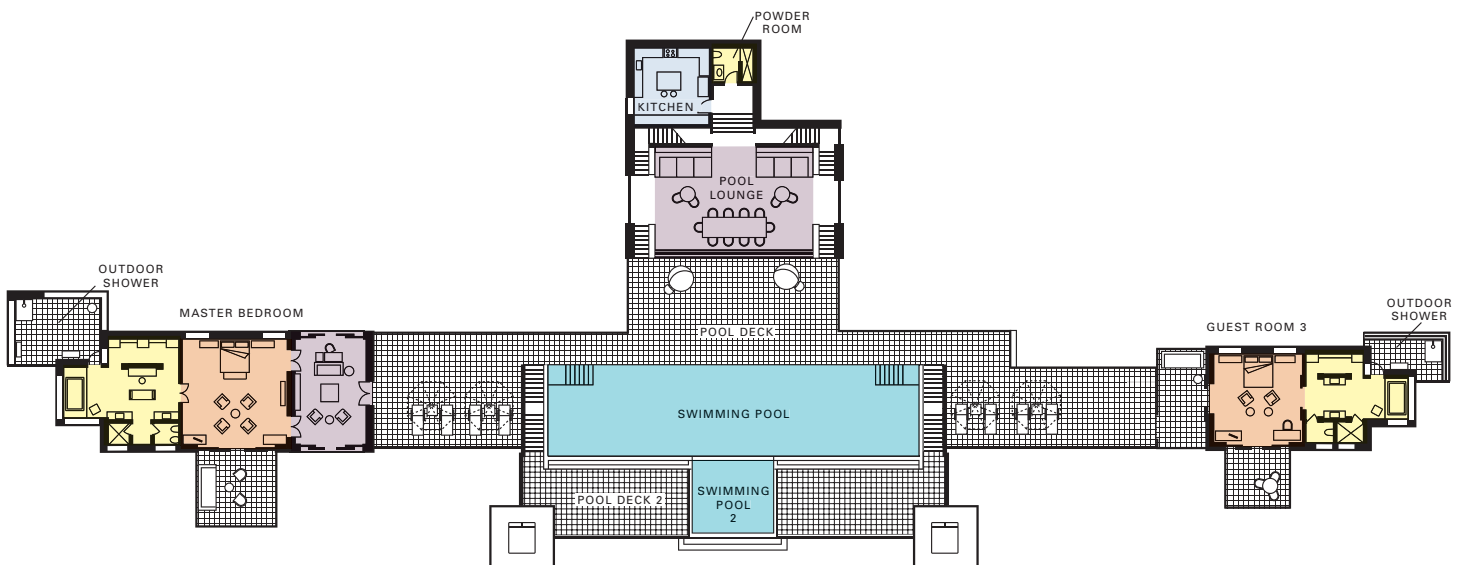

FOUR SEASONS RESORT SEYCHELLES Residence 11 (4 Bedrooms)	
Built-up area (m ²)	1,470
Internal (A/C) area (m ²)	457
Covered area (m ²)	333
Open area (m ²)	680
Plot size (m ²)	9,139
Plot size (acre)	2.26
Pool size (m)	31.5 x 4.7

STUDY/OFFICE	BEDROOM
LIVING ROOM	BATHROOM
DINING ROOM	KITCHEN
POOL STORAGE	POOL/POND

SERVICE LEVEL

UPPER LEVEL

LOWER/POOL LEVEL