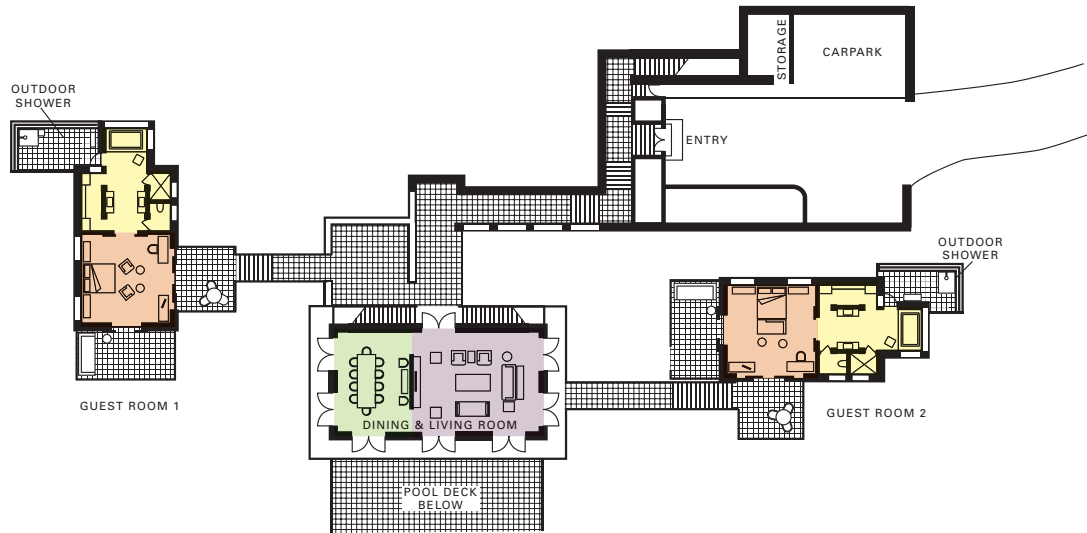

FOUR SEASONS RESORT SEYCHELLES Residence 11 (4 Bedrooms)	
Built-up area (m ²)	1,470
Internal (A/C) area (m ²)	457
Covered area (m ²)	333
Open area (m ²)	680
Plot size (m ²)	9,139
Plot size (acre)	2.26
Pool size (m)	31.5 x 4.7

STUDY/OFFICE	BEDROOM
LIVING ROOM	BATHROOM
DINING ROOM	KITCHEN
POOL STORAGE	POOL/POND

SERVICE LEVEL

UPPER LEVEL

LOWER/POOL LEVEL