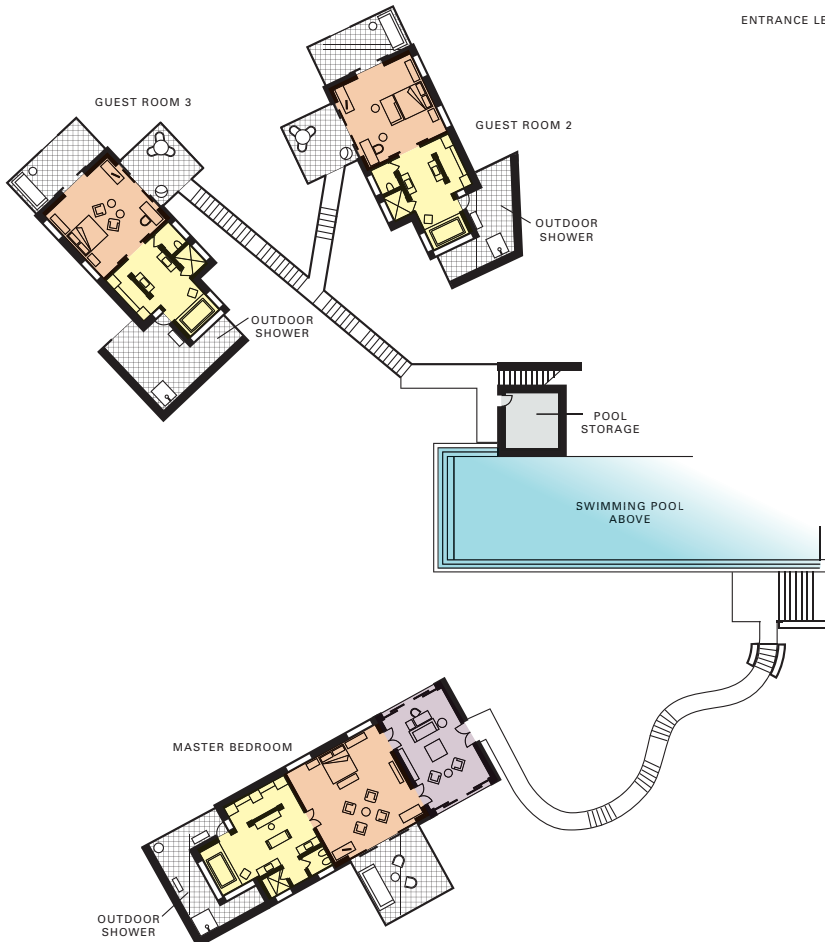

FOUR SEASONS RESORT SEYCHELLES

Residence 6 (4 Bedrooms)

Built-up area (m ²)	1,367
Internal (A/C) area (m ²)	540
Covered area (m ²)	181
Open area (m ²)	646
Plot size (m ²)	12,127
Plot size (acre)	3.00
Pool size (m)	25.4 x 7

STUDY/OFFICE	BEDROOM
LIVING ROOM	BATHROOM
DINING ROOM	KITCHEN
POOL STORAGE	POOL/POND

UPPER LEVEL

ENTRANCE LEVEL

MASTER BEDROOM LEVEL