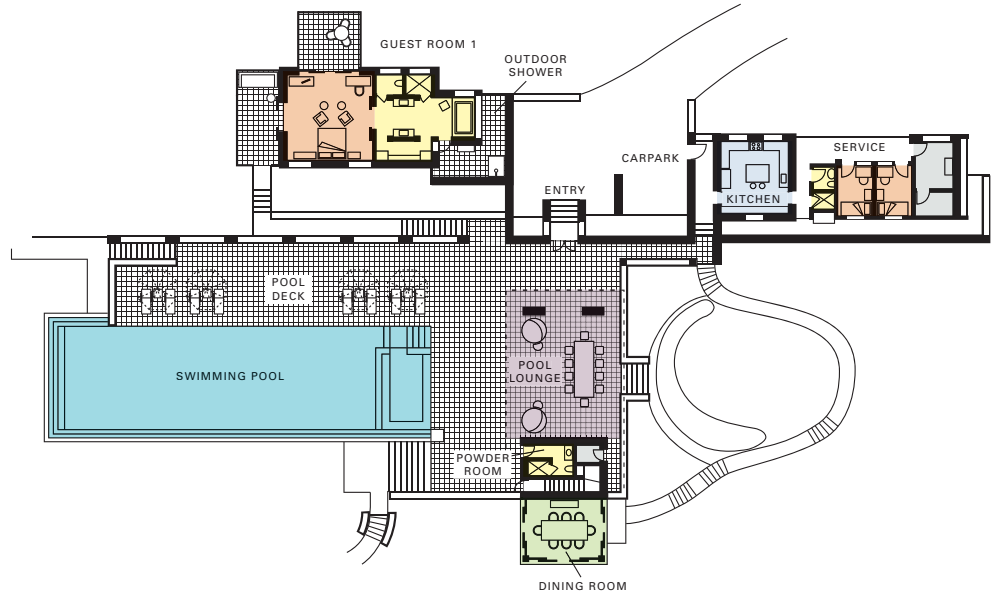

FOUR SEASONS RESORT SEYCHELLES

Residence 6 (4 Bedrooms)

Built-up area (m ²)	1,367
Internal (A/C) area (m ²)	540
Covered area (m ²)	181
Open area (m ²)	646
Plot size (m ²)	12,127
Plot size (acre)	3.00
Pool size (m)	25.4 x 7

STUDY/OFFICE	BEDROOM
LIVING ROOM	BATHROOM
DINING ROOM	KITCHEN
POOL STORAGE	POOL/POND

UPPER LEVEL

ENTRANCE LEVEL

MASTER BEDROOM LEVEL