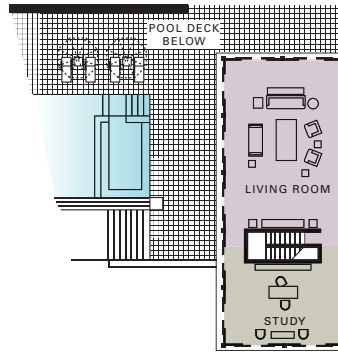

FOUR SEASONS RESORT SEYCHELLES

Residence 6 (4 Bedrooms)

Built-up area (m ²)	1,367
Internal (A/C) area (m ²)	540
Covered area (m ²)	181
Open area (m ²)	646
Plot size (m ²)	12,127
Plot size (acre)	3.00
Pool size (m)	25.4 x 7

STUDY/OFFICE	BEDROOM
LIVING ROOM	BATHROOM
DINING ROOM	KITCHEN
POOL STORAGE	POOL/POND

UPPER LEVEL

ENTRANCE LEVEL

MASTER BEDROOM LEVEL