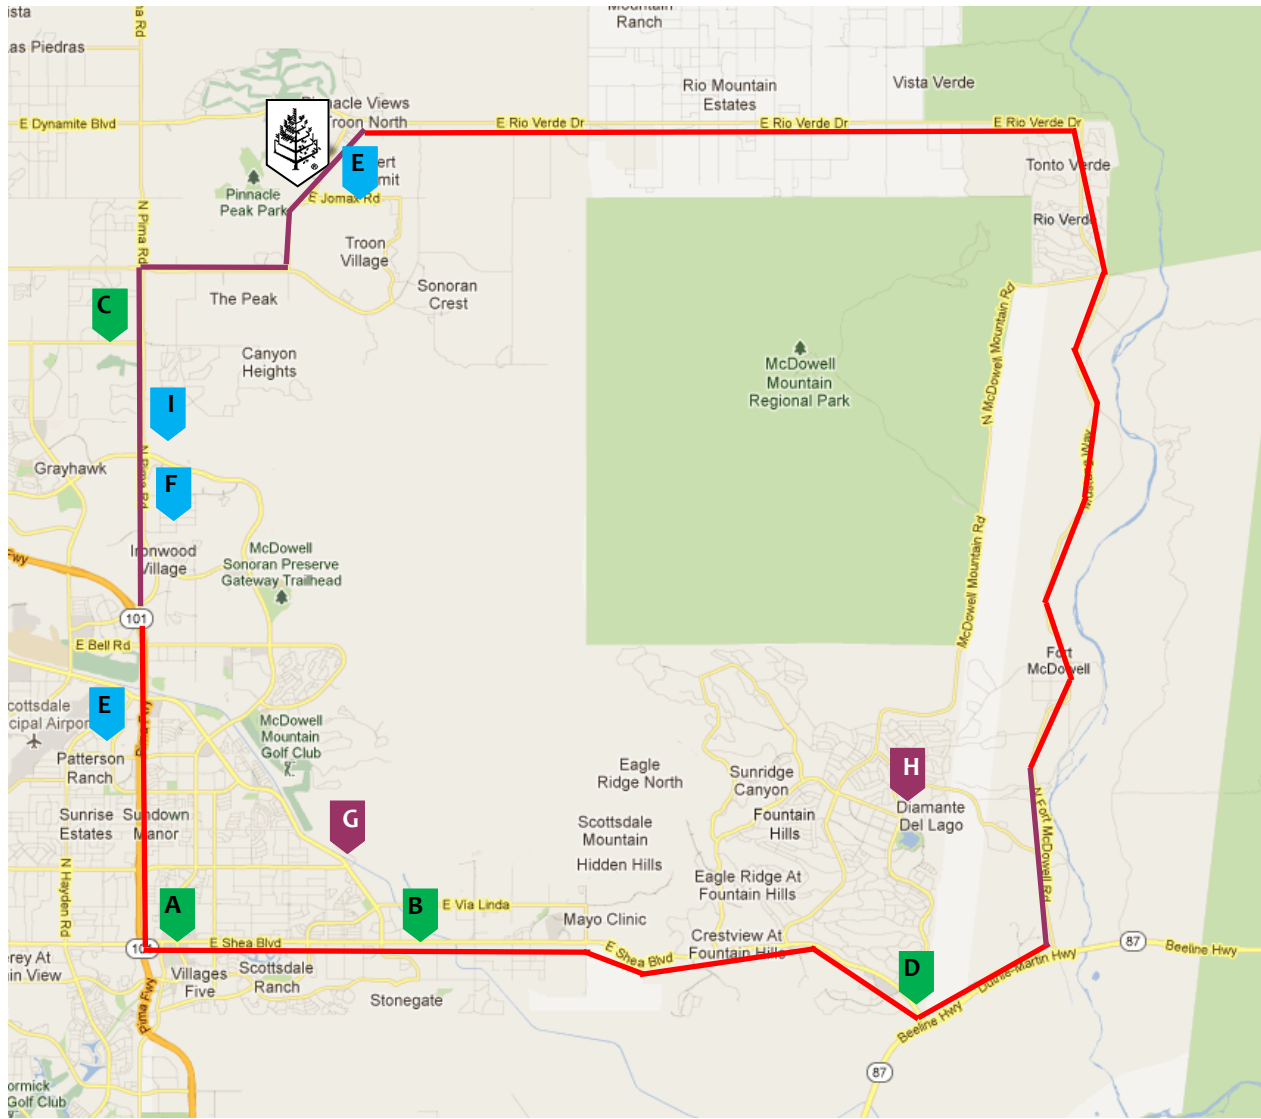

FOUNTAIN HILLS

DIRECTIONS

- LEFT onto North Alma School Parkway
- RIGHT onto East Dynamite Boulevard
- Dynamite Boulevard becomes East Rio Verde Drive
- RIGHT onto North Forrest Road
- RIGHT onto North McDowell Mountain Road
- North McDowell Mountain Road becomes North Fountain Hills Boulevard
- RIGHT onto East Shea Boulevard
- ENTER Loop-101 North
- EXIT Pima Road/Princess Drive (Exit #36)
- RIGHT onto North Pima Road
- RIGHT onto East Happy Valley Road
- LEFT onto North Alma School Road
- North Alma School Road becomes North Alma School Parkway
- LEFT onto East Crescent Moon Drive

Petrol Stations:

- A - Superpumper / 8990 East Shea Boulevard
- B - AM/PM / 10809 North Frank Lloyd Wright
- C - Superpumper / 23609 North Scottsdale Road

Carwash:

- A - Superpumper / 8990 East Shea Boulevard
- D - Francis & Sons Car Wash / 17115 East Shea Boulevard

Dining:

- E - Four Peaks Brewery / 15745 North Hayden Road
- F - Lush Burger / 18251 North Pima Road
- I - Market Street Kitchen / 20825 North Pima Road

Park/Interesting Site:

- G - Taliesin West—12621 North Frank Lloyd Wright Boulevard
- H - Fountain Hills Fountain Park / 12925 North Saguaro Boulevard

Scenic Route:

FOUR SEASONS
RESORT
SCOTTSDALE AT TROON NORTH